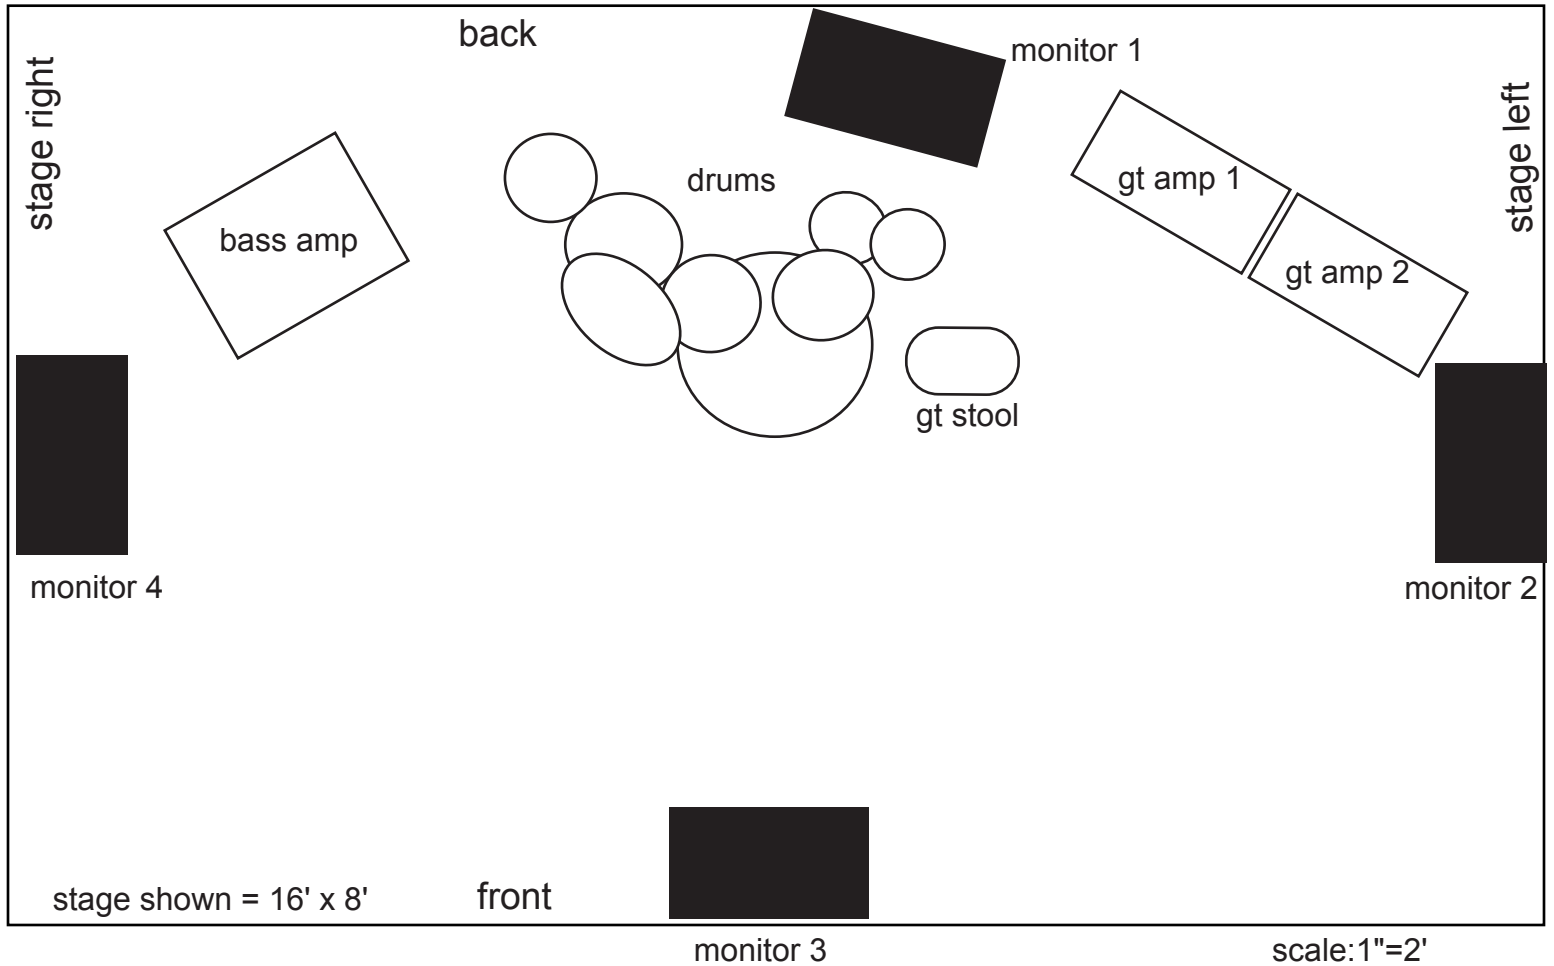

MOSBY TRIO MUSIC - 3pc Angled STAGE PLOT

Technical Requirements (SEE TECH RIDER):

- 1. Mics - a) Guitar - two (2) high quality instrument mics on (2) desk
- mount stands w/t booms.
- b) Bass - one (1) direct out
- c) Drums - full drum set up. Minimal = two (2) overheads,
- 1 kick, 1 snare/hi hat.
- d) Talkback - One (1) talk back mic. stage left.
- 2. Electric - two (2) extensions w/th (6-8) outlet power strip,
- stage right & stage left.
- 3. Monitors - four (4) full range monitors.
- 4. Lighting - green / blue wash ability to fade to black, side fills, spot.
- 5. Music Stands - three (3) with lights.